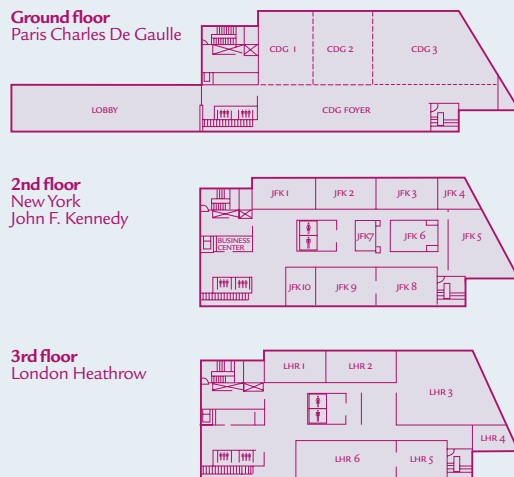

Maps of the meeting rooms located in the conference wing